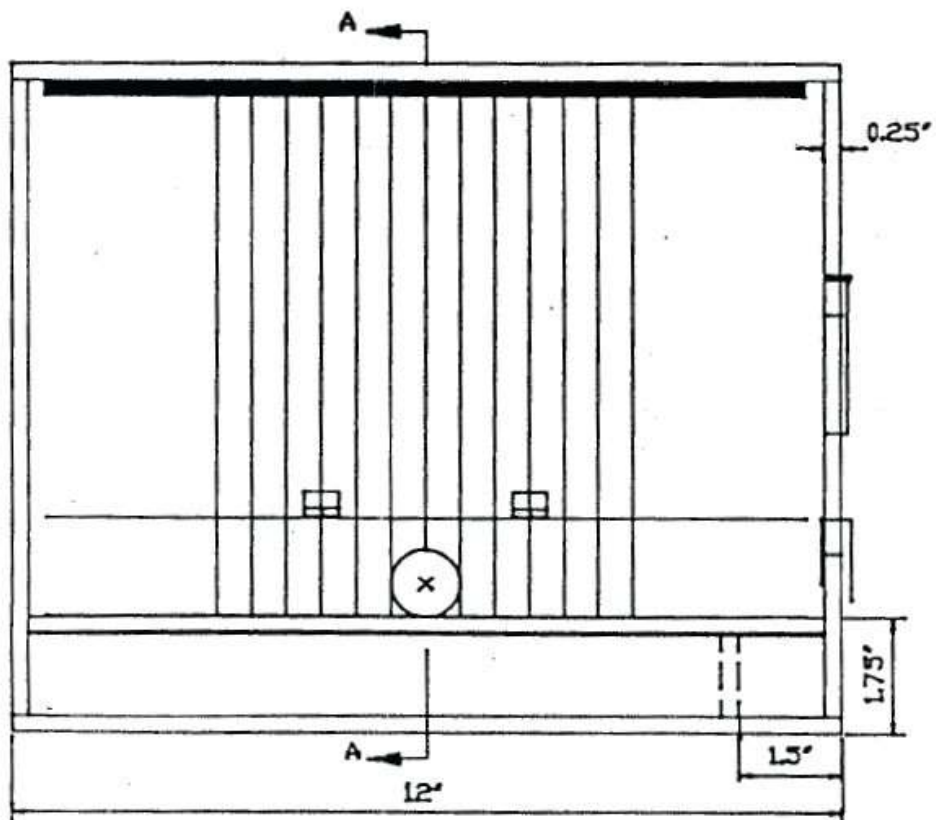

Show Cage Sizes—Gloster Canaries

This is the specification of the Show Cage that is required to exhibit Gloster Canaries in the United Kingdom.

I.G.B.A. Standard Show Cage Specification

Perches

Unpainted soft wood; held using one splayed end and pinned into back of cage.

Positioned level three wires either side of centre.

Top of cage

Kidney shaped hole.

Drinker

Black plastic with wire hooks.

Cage label

Positioned left hand side of lower rail.

Floor covering and seed compartment

Seed.

Exterior colour

Black Gloss.

Interior colour

Eau-de-Nil

Wire cage front

23 wires— $\frac{1}{2}$ inch (12mm) - 16 gauge wire. Colour—Black gloss.