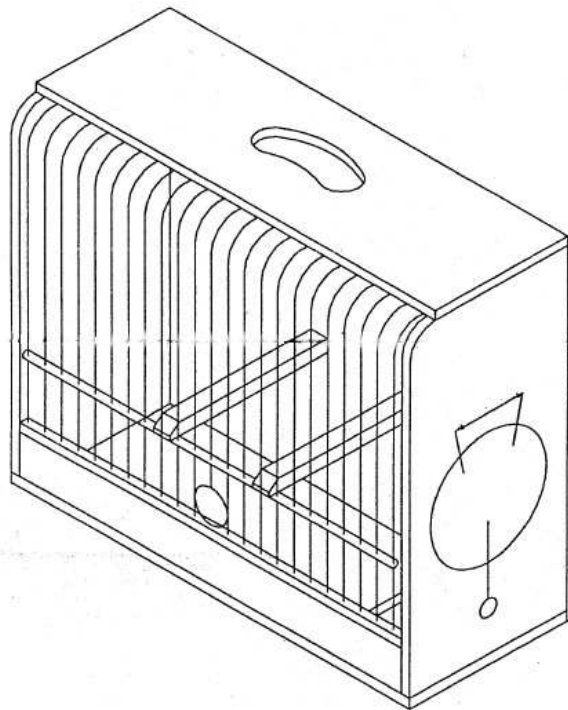

Show Cage Sizes—Gloster Canaries

This is the specification of the Show Cage that is required to exhibit Gloster Canaries in the United Kingdom.

I.G.B.A. Standard Show Cage Specification

Perches

Unpainted soft wood; held using one splayed end and pinned into back of cage.

Positioned level three wires either side of centre.

Top of cage

Kidney shaped hole.

Drinker

Black plastic with wire hooks.

Cage label

Positioned left hand side of lower rail.

Floor covering and seed compartment

Seed.

Exterior colour

Black Gloss.

Interior colour

Eau-de-Nil

Wire cage front

23 wires— $\frac{1}{2}$ inch (12mm) - 16 gauge wire. Colour—Black gloss.