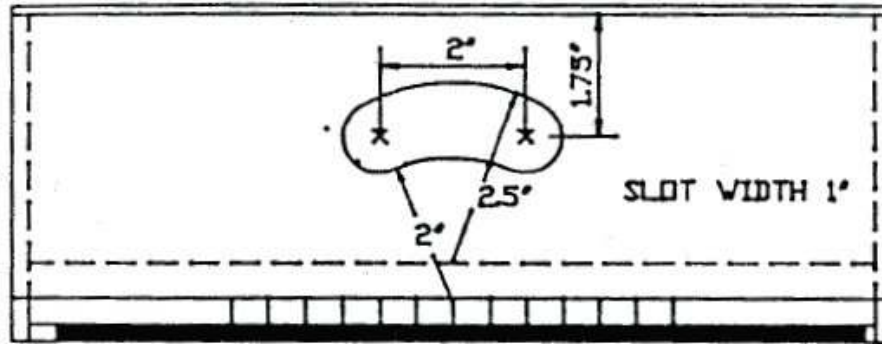

Show Cage Sizes—Gloster Canaries

This is the specification of the Show Cage that is required to exhibit Gloster Canaries in the United Kingdom.

I.G.B.A. Standard Show Cage Specification

Perches

Unpainted soft wood; held using one splayed end and pinned into back of cage.

Positioned level three wires either side of centre.

Top of cage

Kidney shaped hole.

Drinker

Black plastic with wire hooks.

Cage label

Positioned left hand side of lower rail.

Floor covering and seed compartment

Seed.

Exterior colour

Black Gloss.

Interior colour

Eau-de-Nil

Wire cage front

23 wires— $\frac{1}{2}$ inch (12mm) - 16 gauge wire. Colour—Black gloss.